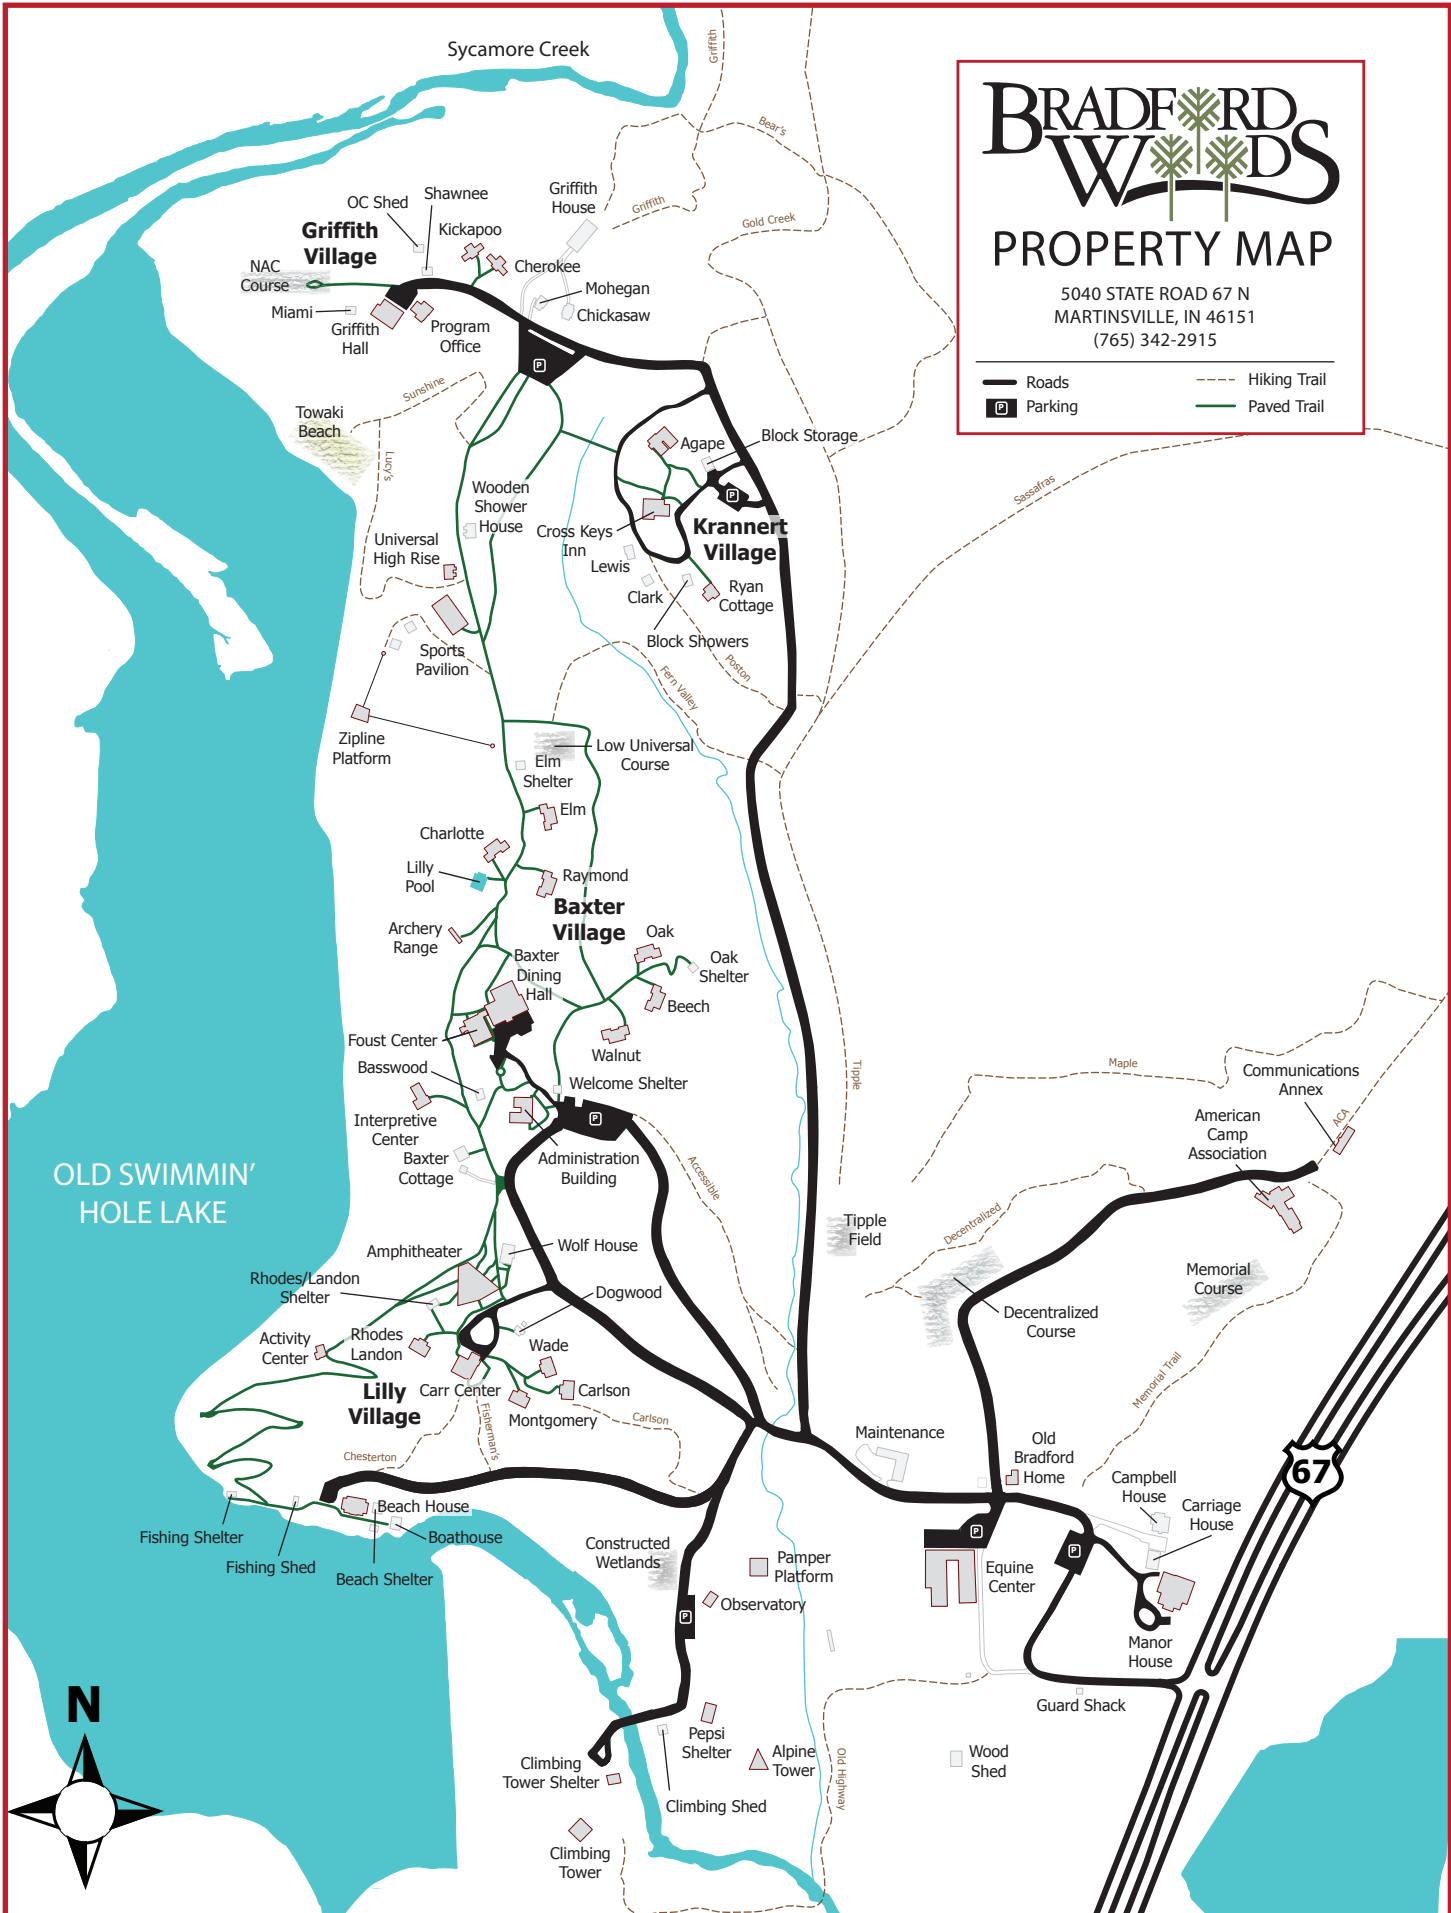

# BRADFORD WOODS

## PROPERTY MAP

5040 STATE ROAD 67 N  
MARTINSVILLE, IN 46151  
(765) 342-2915

- Roads
- Hiking Trail
- Parking
- Paved Trail

OLD SWIMM'  
HOLE LAKE

N